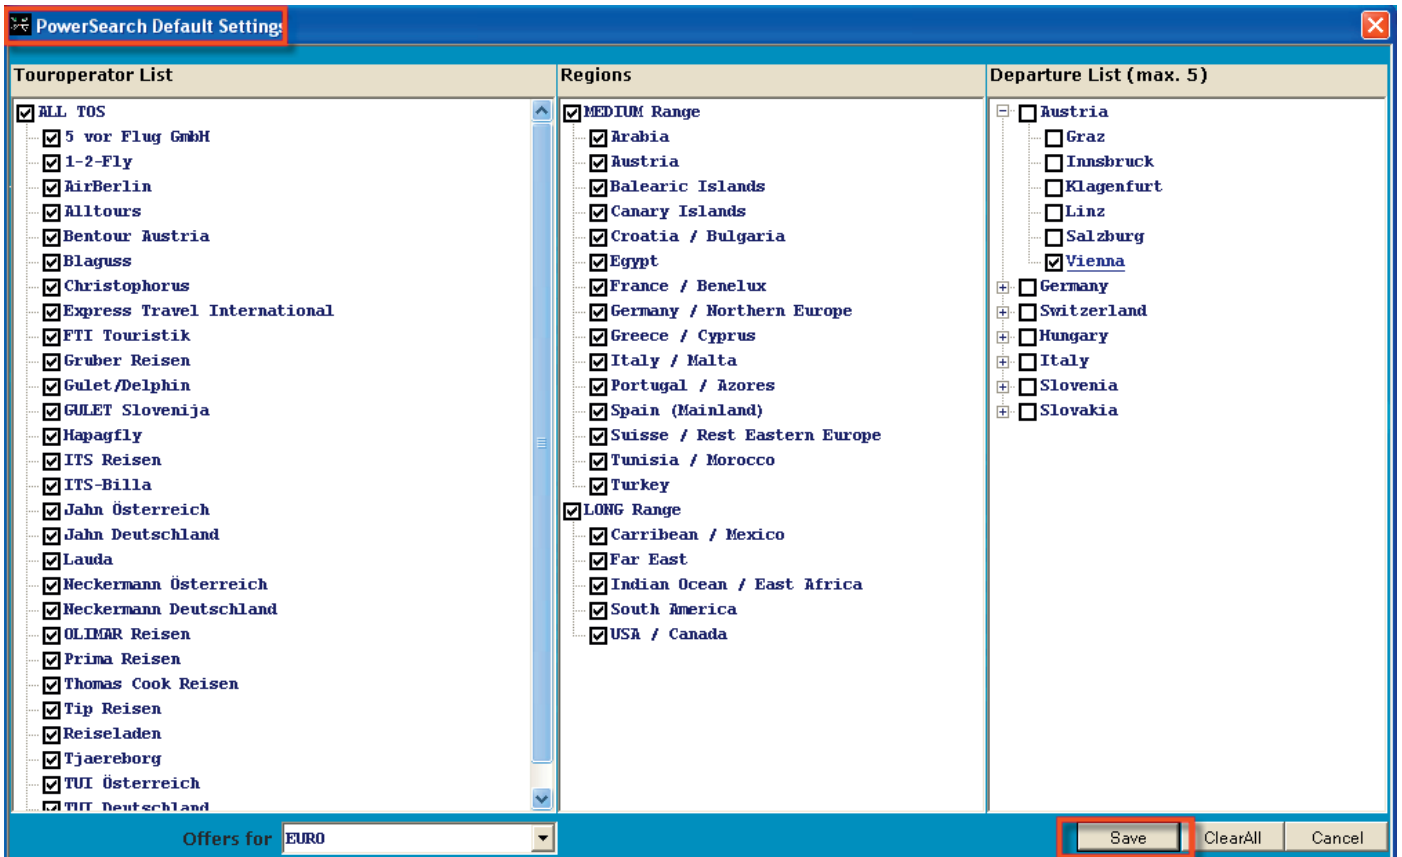

PowerSearch – Default Settings/Management

You can use “PowerSearch Default Settings” to define precisely which tour operators, regions or departure airports are of interest to you. You can use it to deactivate tour operators for which there is no agency contract, for instance.

This setting can be put into effect on each workstation, and will remain saved until you change it again. When PowerSearch is started the first time, the template for setting your preferred data is displayed automatically to enable you to save this data. Settings can be changed at any time after this.