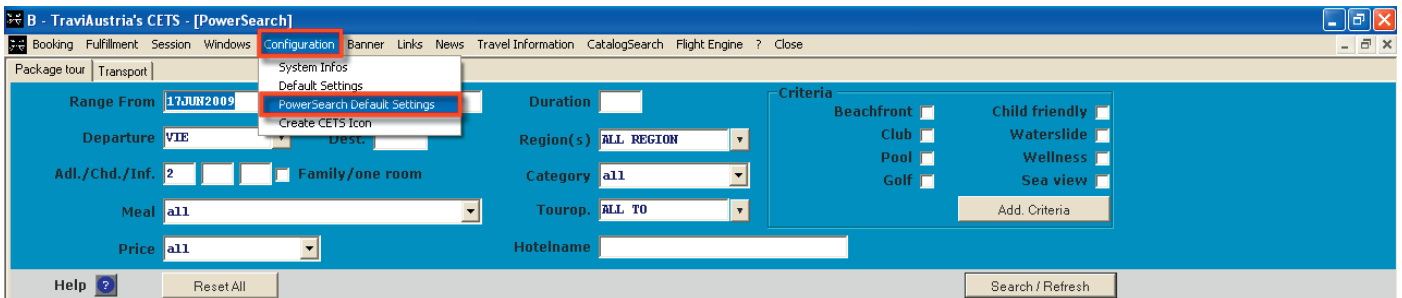

PowerSearch – Default Settings/Management

You can use “PowerSearch Default Settings” to define precisely which tour operators, regions or departure airports are of interest to you. You can use it to deactivate tour operators for which there is no agency contract, for instance.

This setting can be put into effect on each workstation, and will remain saved until you change it again. When PowerSearch is started the first time, the template for setting your preferred data is displayed automatically to enable you to save this data. Settings can be changed at any time after this.